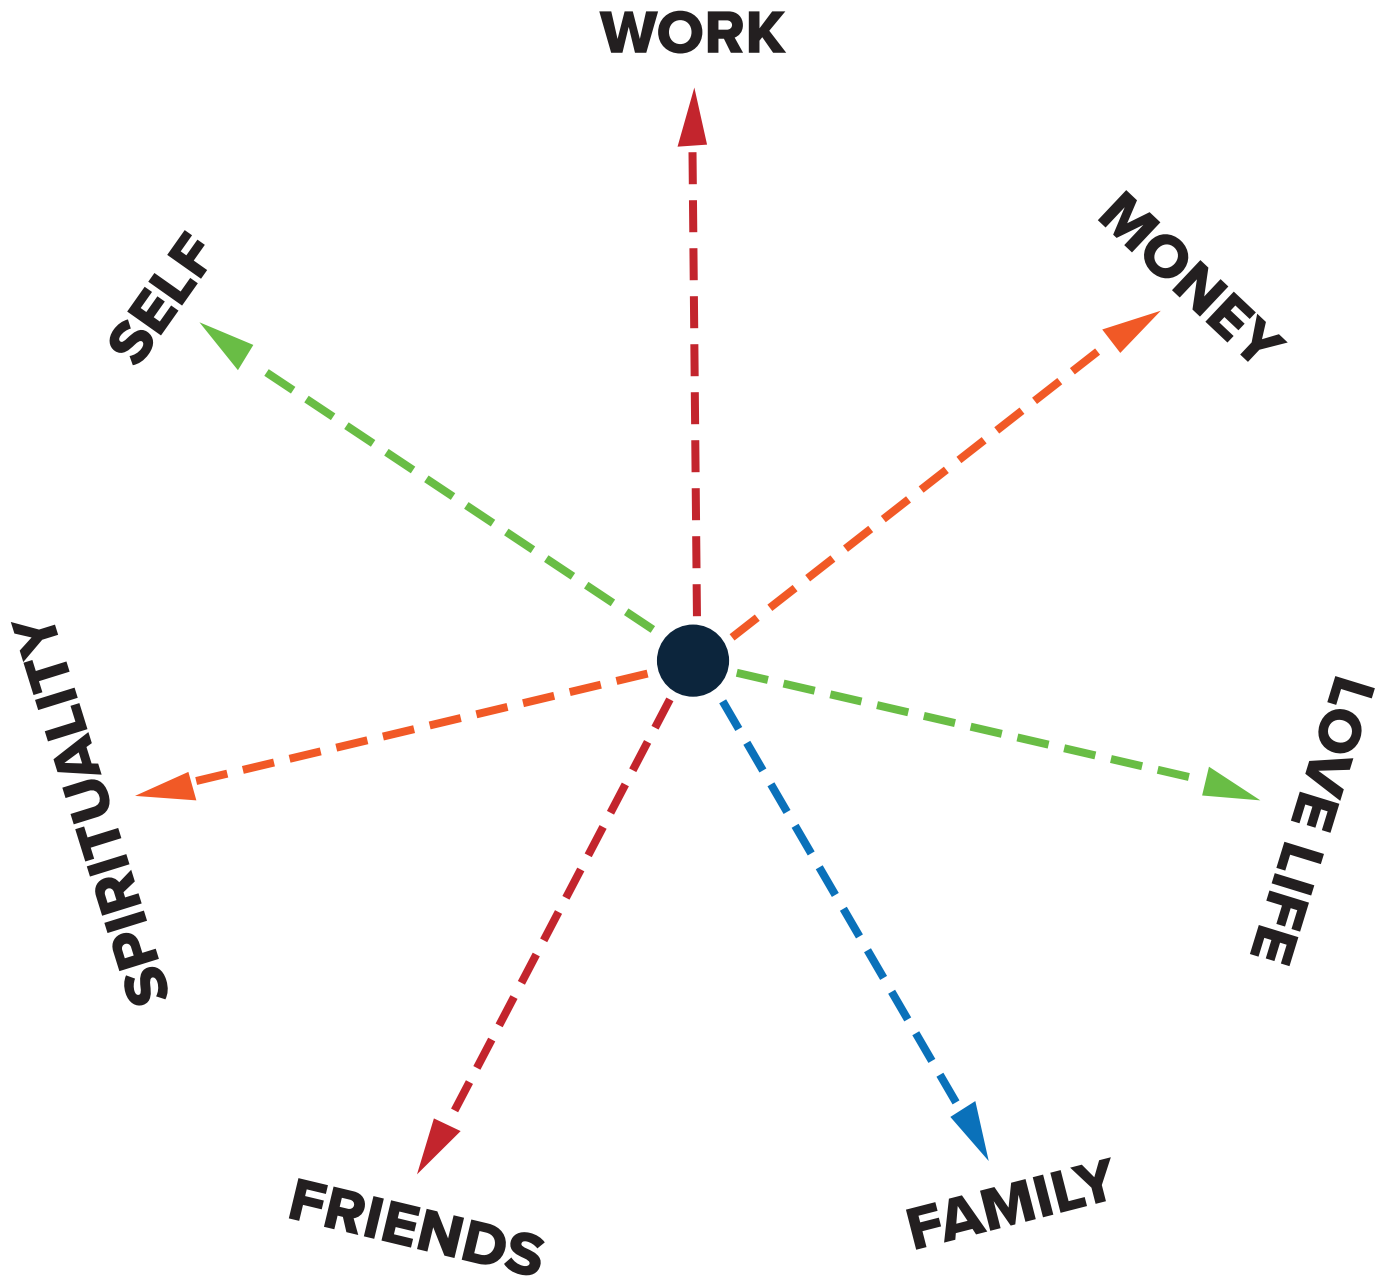

LOVE LIFE

- 1.
- 2.

FAMILY

- 1.
- 2.

SPIRITUALITY

- 1.
- 2.

FRIENDS

- 1.
- 2.

SELF

- 1.
- 2.

YOUR BIGGEST STRUGGLE IN ALL AREAS COMBINED?

VISUAL WHEEL

YOUR BIGGEST AHA?

WHERE WILL YOU BE?

7 BOXES OF LIFE

RATE IMPORTANCE
1-10

WORK

- 1.
- 2.

MONEY

- 1.
- 2.

LOVE LIFE

- 1.
- 2.

FAMILY

- 1.
- 2.

SPIRITUALITY

- 1.
- 2.

FRIENDS

- 1.
- 2.

SELF

- 1.
- 2.

YOUR MOST IMPORTANT GOAL TO FOCUS ON?